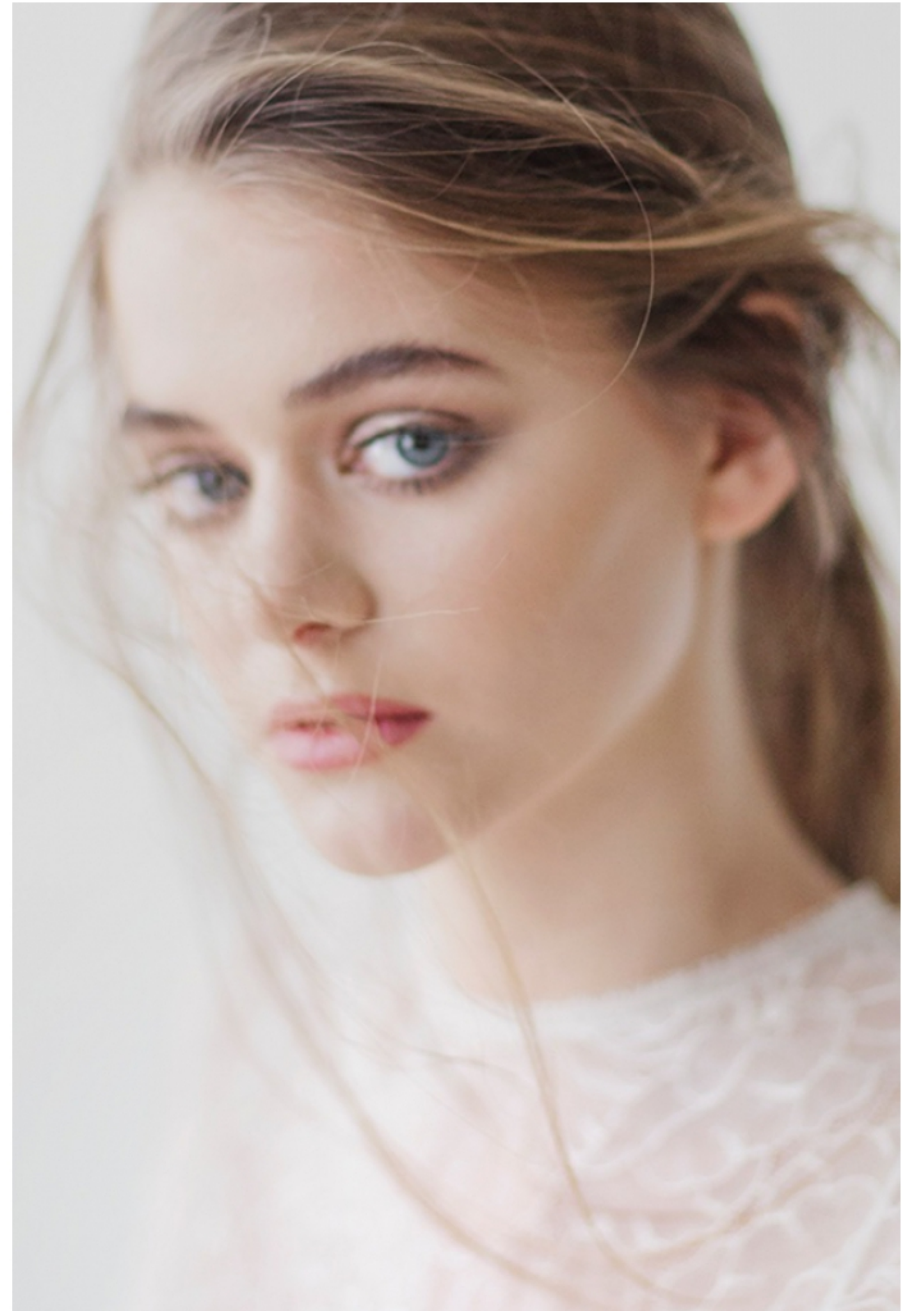

GRACE SHORE

HEIGHT	5'8" (1.73)
BUST	32 (81)
WAIST	24.5 (61)
HIPS	35 (89)
DRESS	2 (32)
SHOE	8.5
HAIR	<i>Light Brown</i>
EYES	<i>Blue</i>

RICHARD'S
INTERNATIONAL MODEL MANAGEMENT

744 W. HASTINGS ST., SUITE 211 VANCOUVER, BRITISH COLUMBIA V6C 1A5
Tel 604.683.7485 www.richardsmodels.com (e) info@richardsmodels.com

GRACE SHORE