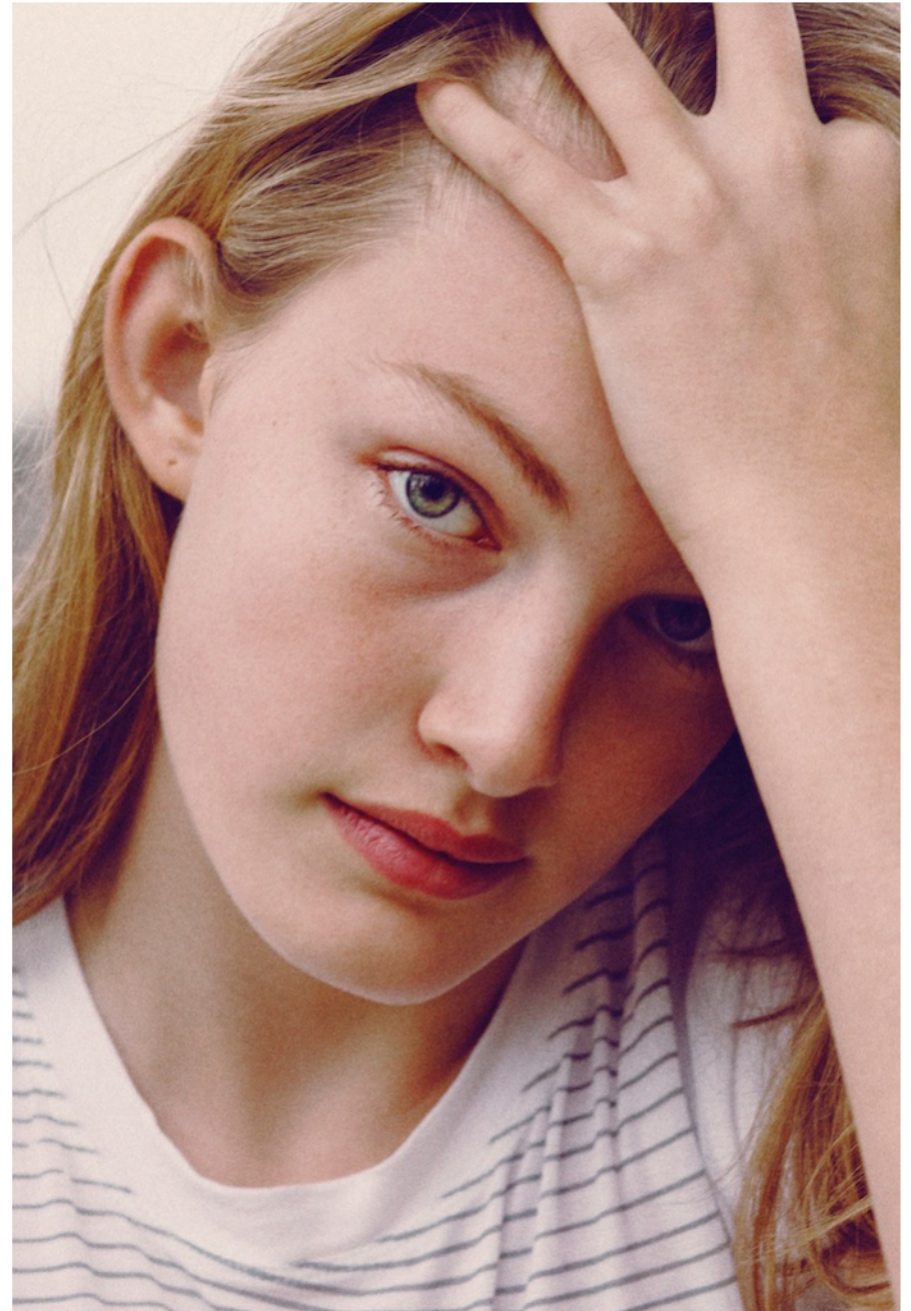

# KATE BYFORD

HEIGHT 5'7 (1.70)  
BUST 32 (81)  
WAIST 24 (61)  
HIPS 34 (86)  
DRESS 2 (2)  
SHOE 8  
HAIR *Blonde*  
EYES *Blue*

**RICHARD'S**  
INTERNATIONAL MODEL MANAGEMENT

744 W. HASTINGS ST., SUITE 211 VANCOUVER, BRITISH COLUMBIA V6C 1A5  
Tel 604.683.7485 [www.richardsmodels.com](http://www.richardsmodels.com) (e) [info@richardsmodels.com](mailto:info@richardsmodels.com)

KATE BYFORD