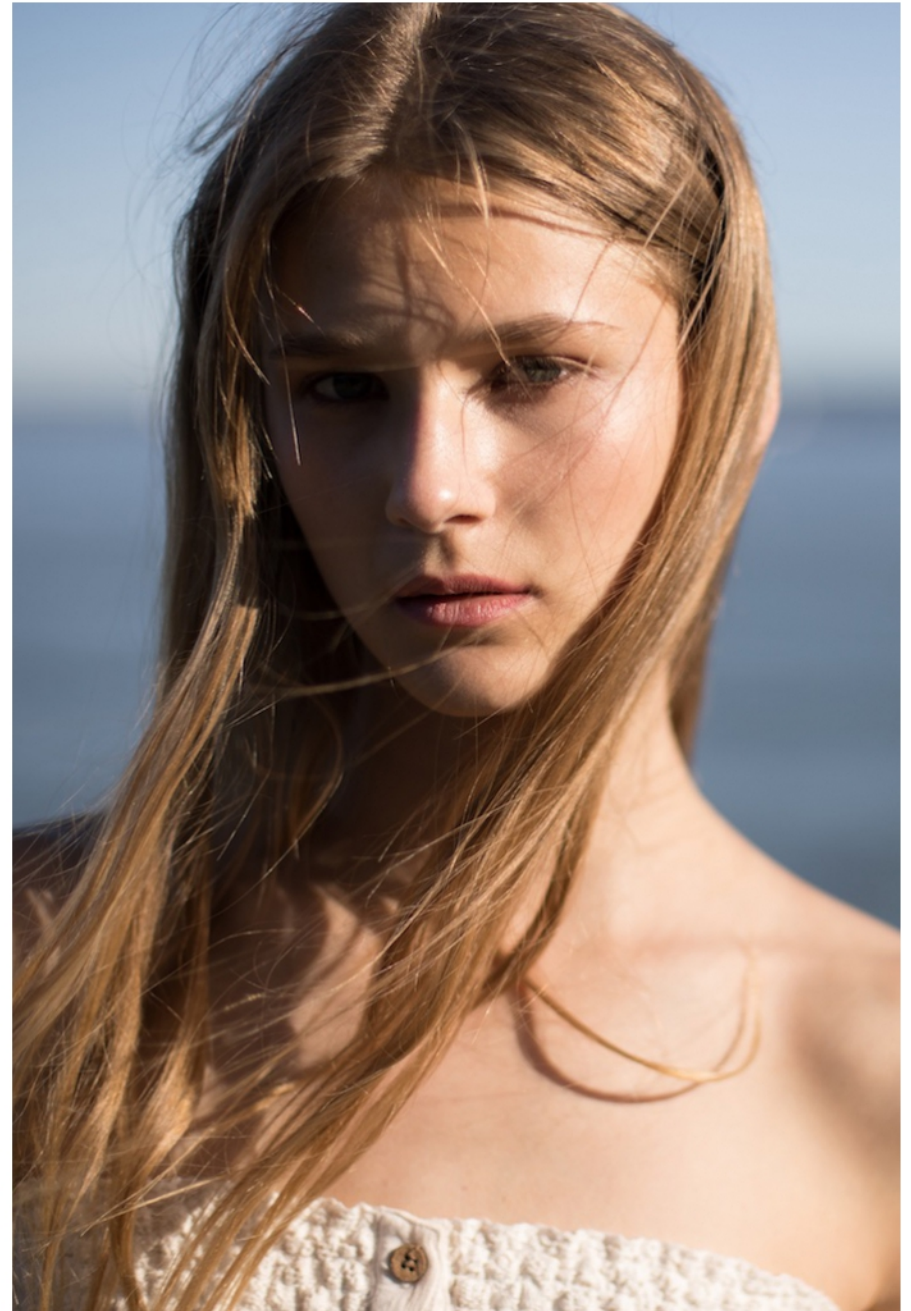

# SAMI

HEIGHT 5'8" (172)  
BUST 32 (81)  
WAIST 24 (61)  
HIPS 34 (84)  
DRESS (30)  
SHOE 9  
HAIR *Blonde*  
EYES *Blue*

**RICHARD'S**  
INTERNATIONAL MODEL MANAGEMENT

744 W. HASTINGS ST., SUITE 211 VANCOUVER, BRITISH COLUMBIA V6C 1A5  
Tel 604.683.7485 [www.richardsmodels.com](http://www.richardsmodels.com) (e) [info@richardsmodels.com](mailto:info@richardsmodels.com)