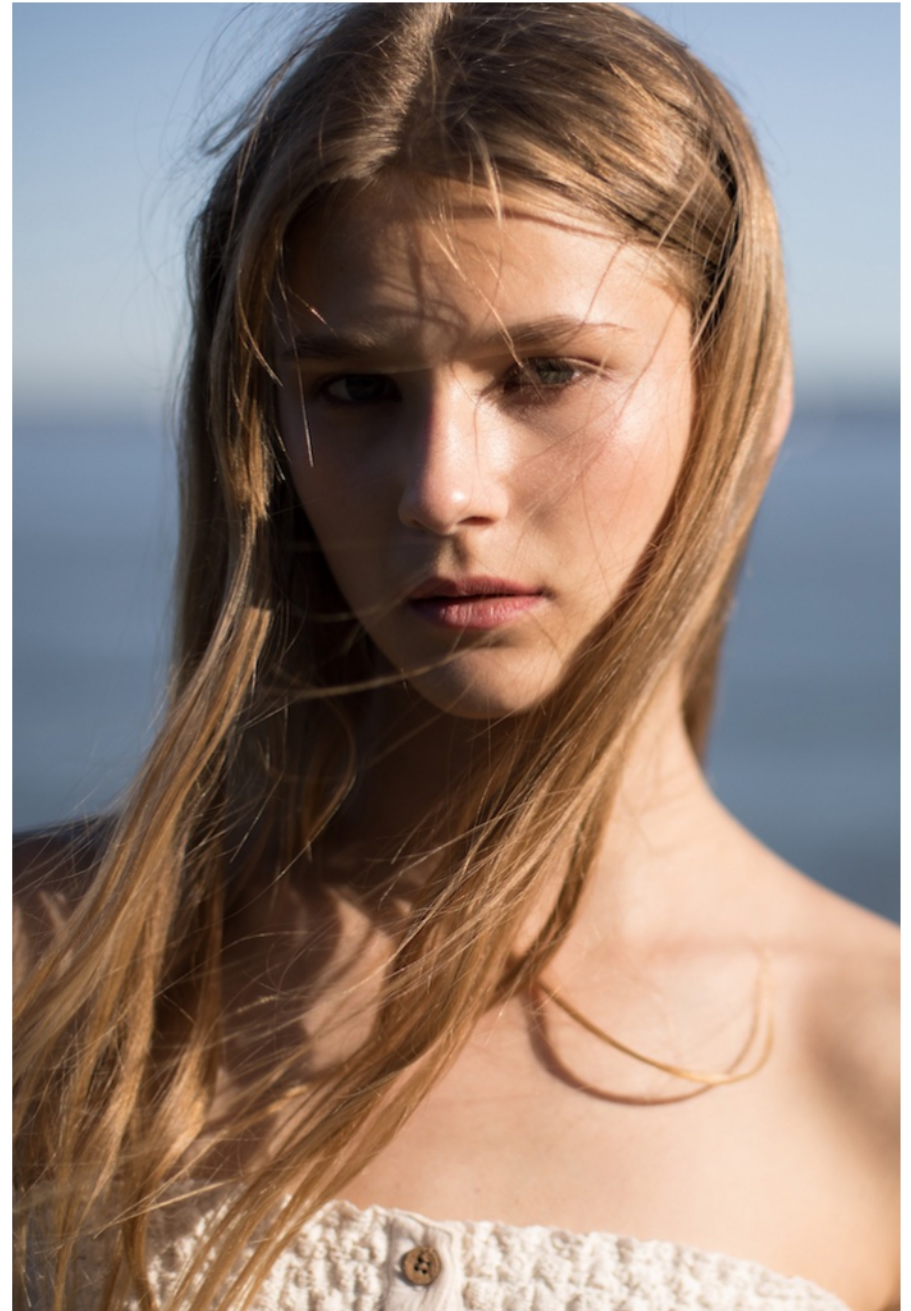

SAMI

HEIGHT 5'7 (170)
BUST 30 (76)
WAIST 23 (59)
HIPS 32 (81)
DRESS (30)
SHOE 9
HAIR *Blonde*
EYES *Blue*

RICHARD'S
INTERNATIONAL MODEL MANAGEMENT

744 W. HASTINGS ST., SUITE 211 VANCOUVER, BRITISH COLUMBIA V6C 1A5
Tel 604.683.7485 www.richardsmodels.com (e) info@richardsmodels.com