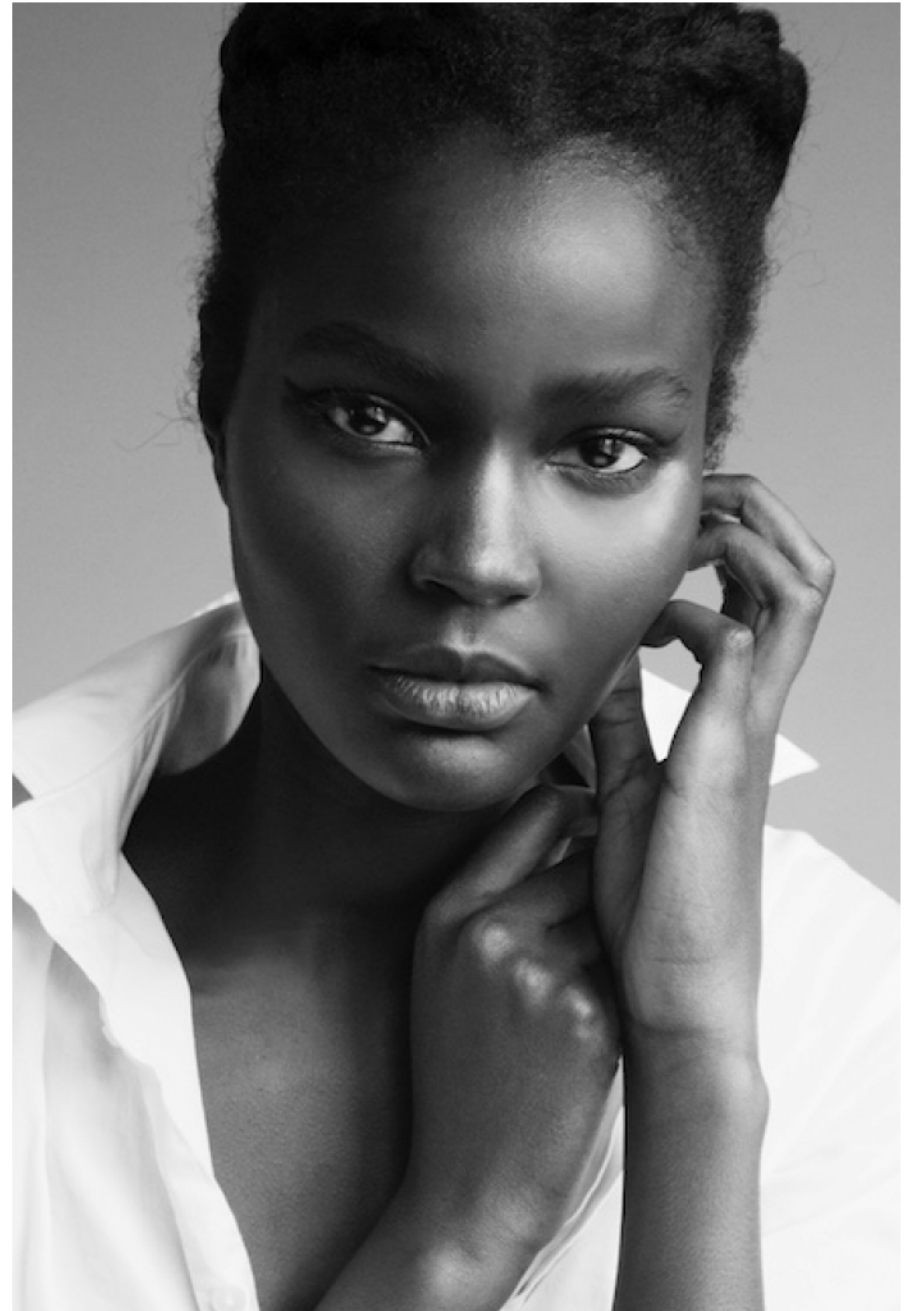

LOU DENG

HEIGHT 5' 9 1/2" (178)
BUST 34B (86)
WAIST 24 (60)
HIPS 34 (86)
DRESS 2/4 (32)
SHOE 9 1/2
HAIR *Black*
EYES *Dark Brown*

RICHARD'S
INTERNATIONAL MODEL MANAGEMENT

744 W. HASTINGS ST., SUITE 211 VANCOUVER, BRITISH COLUMBIA V6C 1A5
Tel 604.683.7485 www.richardsmodels.com (e) info@richardsmodels.com

LOU DENG