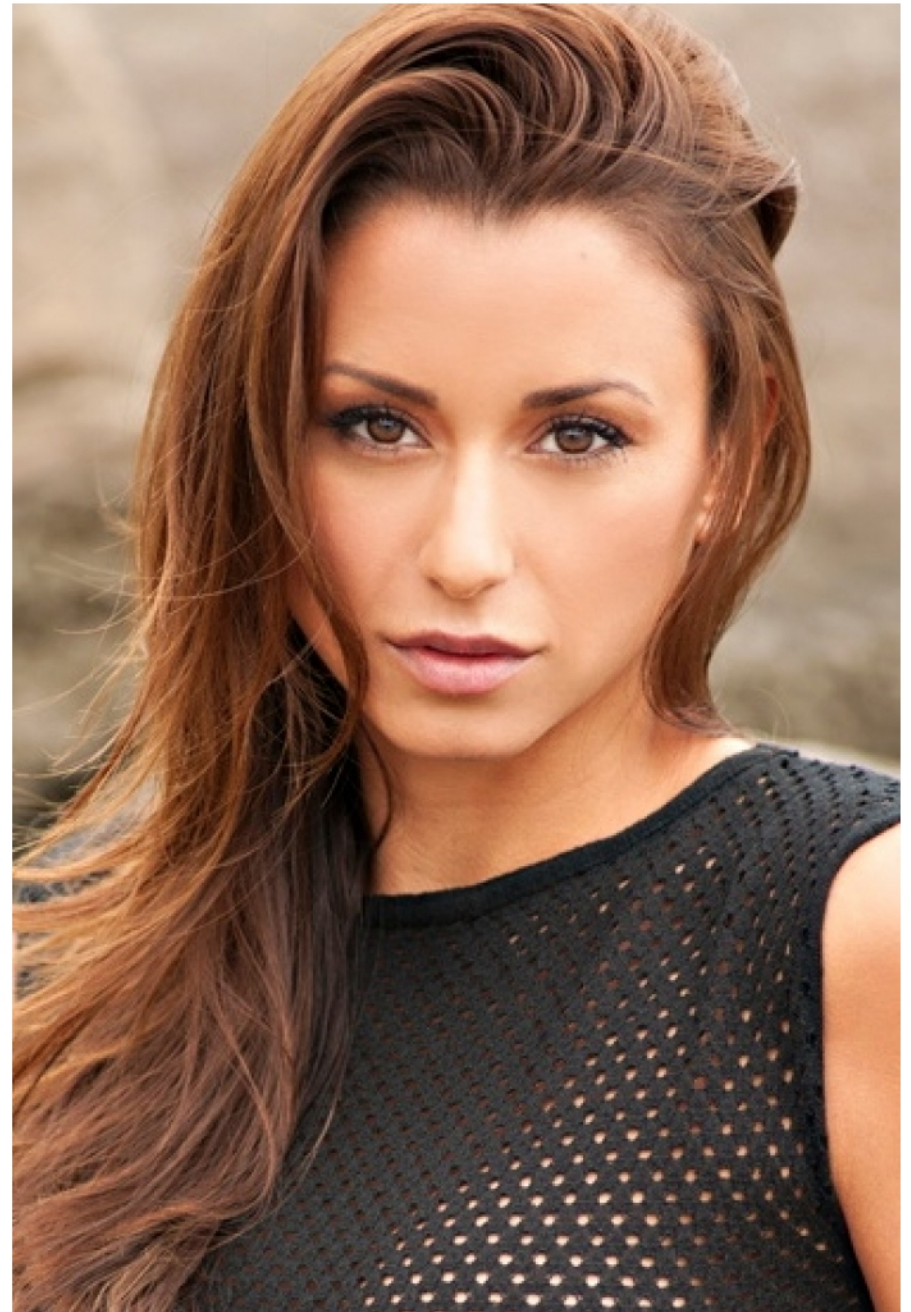

MICHELLE BORRROMEO

HEIGHT	5'7" (1.71)
BUST	36 (91)
WAIST	26 (66)
HIPS	36 (91)
DRESS	4 (34)
SHOE	8
HAIR	<i>Brown</i>
EYES	<i>Brown</i>

RICHARD'S
INTERNATIONAL MODEL MANAGEMENT

744 W. HASTINGS ST., SUITE 211 VANCOUVER, BRITISH COLUMBIA V6C 1A5
Tel 604.683.7485 www.richardsmodels.com (e) info@richardsmodels.com

MICHELLE BORRROMEO