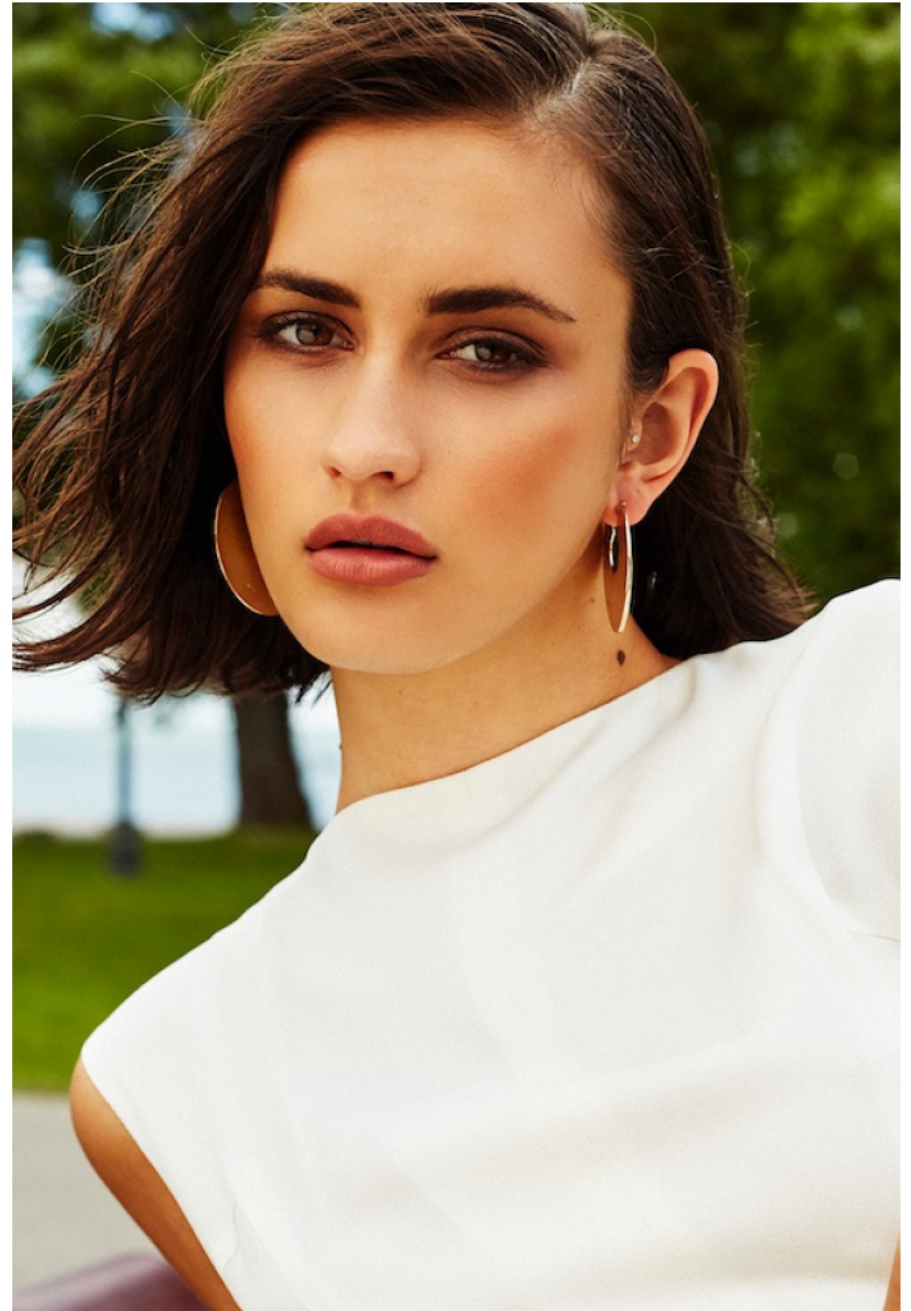

DANIELLA

HEIGHT 5'9" (1.75)
BUST 32D (84)
WAIST 23 (58)
HIPS 35 (89)
DRESS 0/2 (30)
SHOE 8
HAIR *Brown*
EYES *Brown*

RICHARD'S
INTERNATIONAL MODEL MANAGEMENT

744 W. HASTINGS ST., SUITE 211 VANCOUVER, BRITISH COLUMBIA V6C 1A5
Tel 604.683.7485 www.richardsmodels.com (e) info@richardsmodels.com