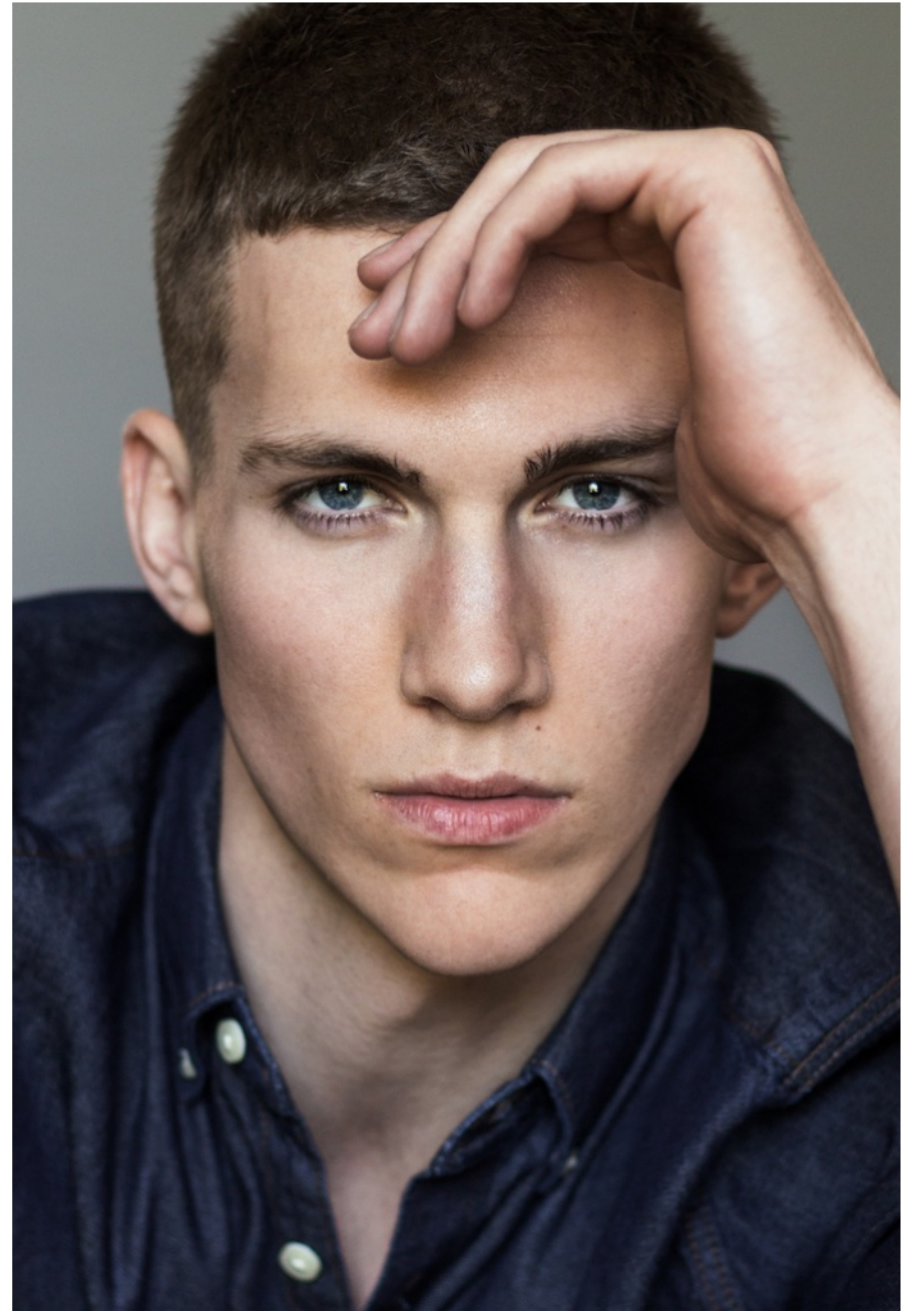

BRYCE MASON

HEIGHT 6'2 (1.88)
WAIST 32 (81)
JACKET 38 (38)
INSEAM 32 (81)
SHIRT 15.5 x 35 (40)
SHOE 11
HAIR *Brown*
EYES *Blue*

RICHARD'S
INTERNATIONAL MODEL MANAGEMENT

744 W. HASTINGS ST., SUITE 211 VANCOUVER, BRITISH COLUMBIA V6C 1A5
Tel 604.683.7485 www.richardsmodels.com (e) info@richardsmodels.com

BRYCE MASON