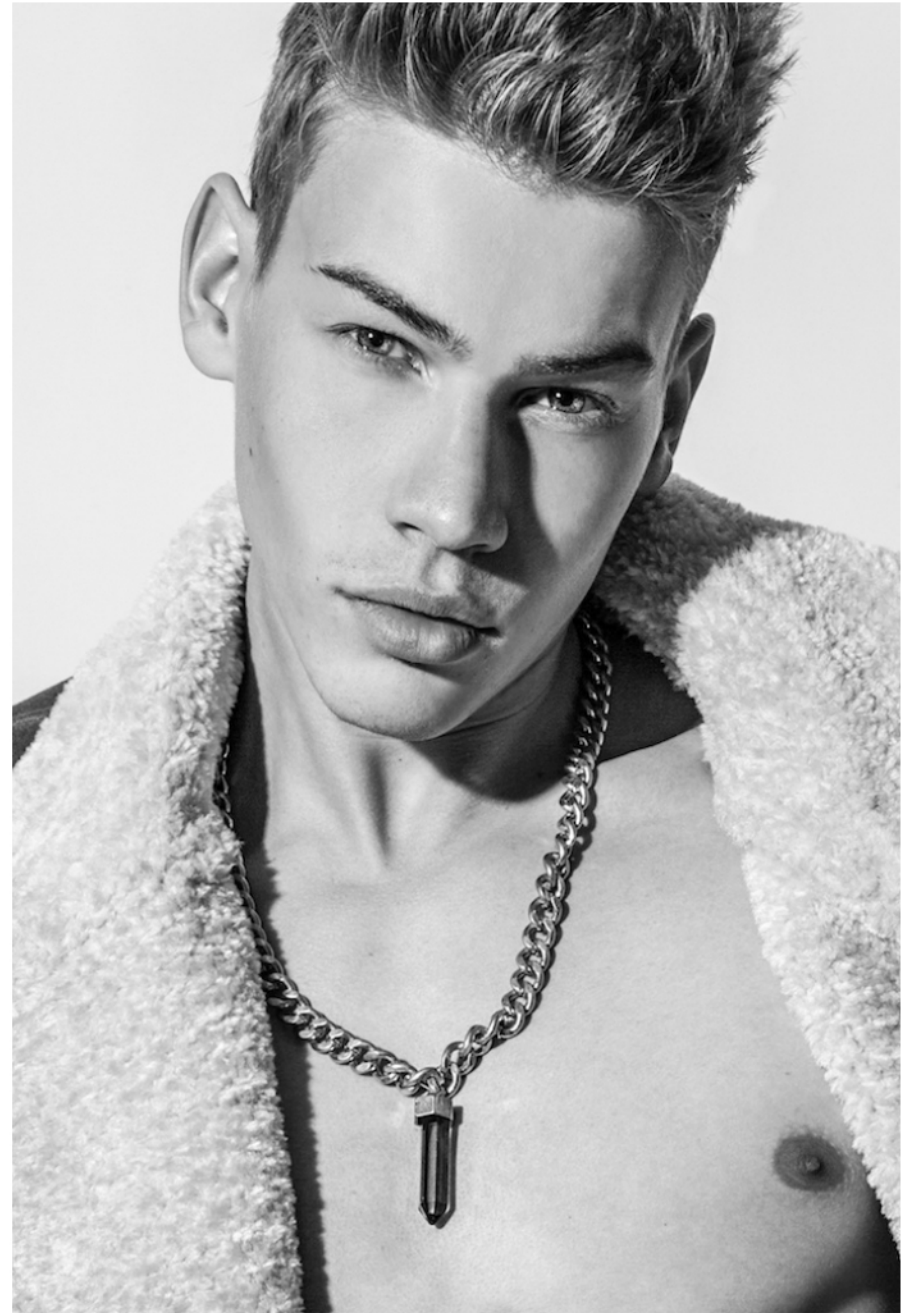

ARIE

HEIGHT 6'2 (189)
WAIST 32 (81)
JACKET 38 (48)
INSEAM 32 (81)
SHIRT 15 x 34 (38)
SHOE 12
HAIR *Blonde*
EYES *Blue*

RICHARD'S
INTERNATIONAL MODEL MANAGEMENT

744 W. HASTINGS ST., SUITE 211 VANCOUVER, BRITISH COLUMBIA V6C 1A5
Tel 604.683.7485 www.richardsmodels.com (e) info@richardsmodels.com