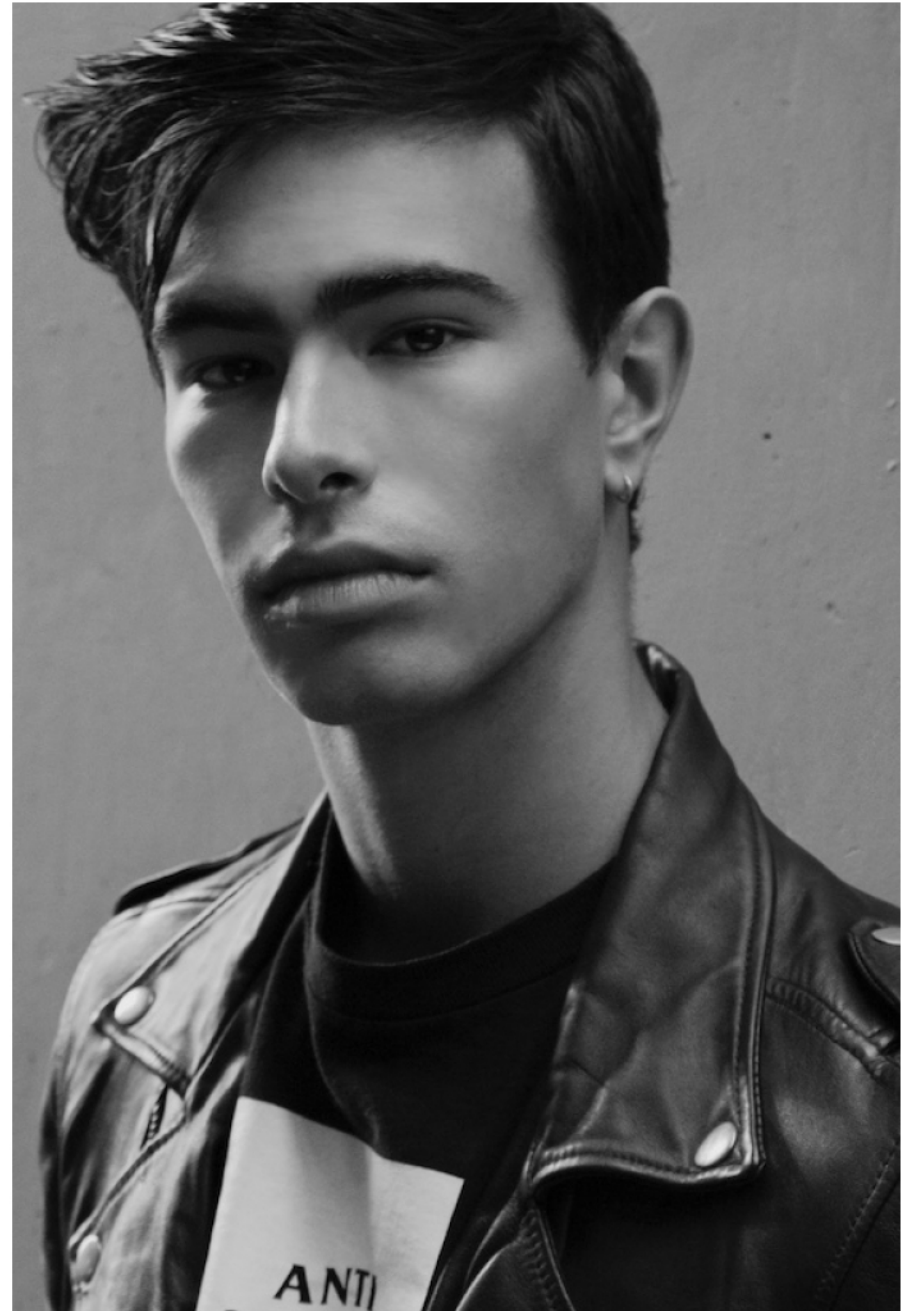

JULIAN BEIM

HEIGHT 6'2 (188)
WAIST 30 (76)
JACKET 38 (48)
INSEAM 34 (86)
SHIRT 15 1/2 x 34 (39)
SHOE 11 1/2
HAIR *Dark Brown*
EYES *Brown*

RICHARD'S
INTERNATIONAL MODEL MANAGEMENT

744 W. HASTINGS ST., SUITE 211 VANCOUVER, BRITISH COLUMBIA V6C 1A5
Tel 604.683.7485 www.richardsmodels.com (e) info@richardsmodels.com