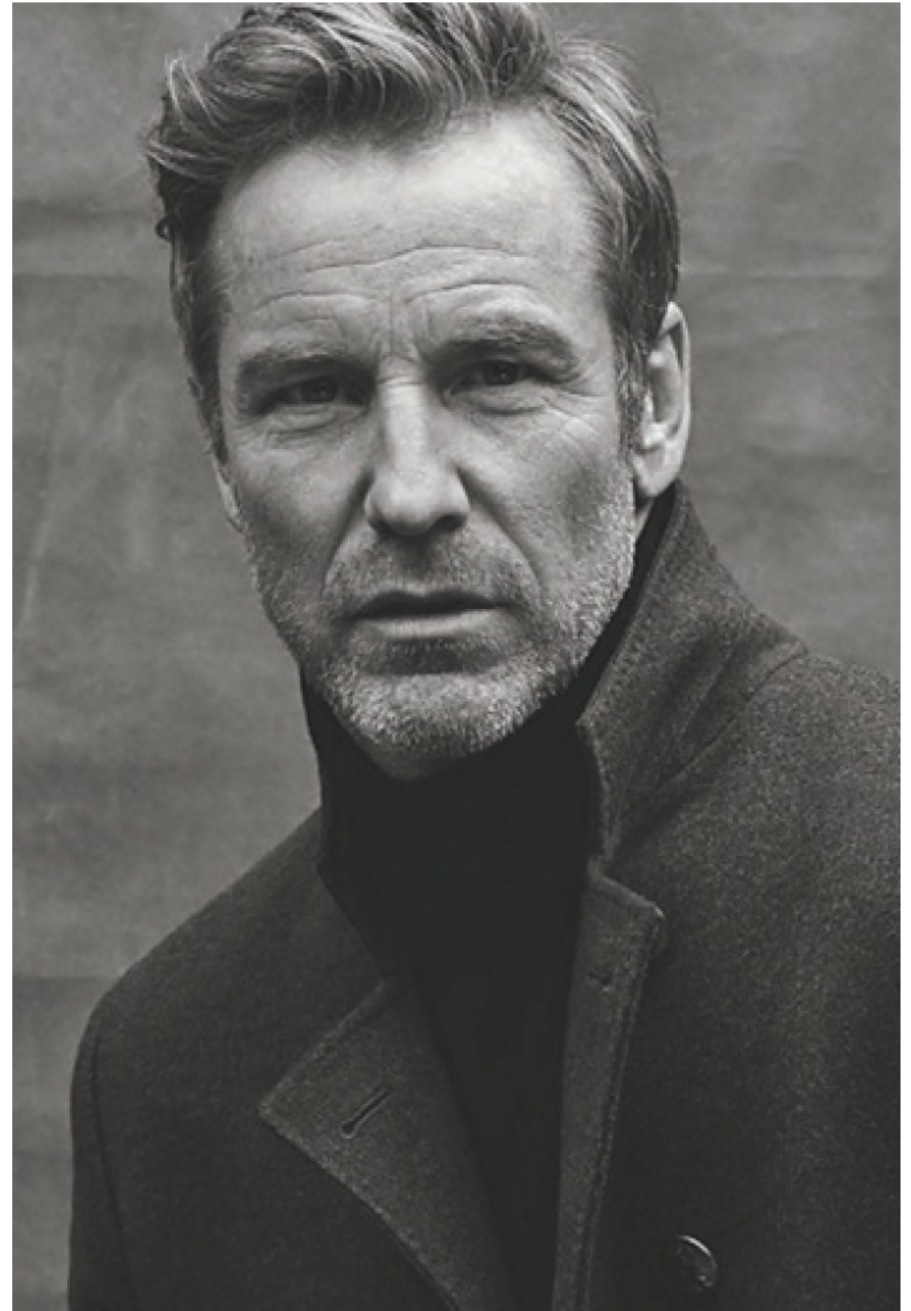

RAINER

HEIGHT 6'2 (1.88)
WAIST 32 (81)
JACKET 40L (50)
INSEAM 33 (84)
SHIRT 16 x 35 (41)
SHOE 10
HAIR *Blonde*
EYES *Blue*

RICHARD'S
INTERNATIONAL MODEL MANAGEMENT

744 W. HASTINGS ST., SUITE 211 VANCOUVER, BRITISH COLUMBIA V6C 1A5
Tel 604.683.7485 www.richardsmodels.com (e) info@richardsmodels.com

RAINER